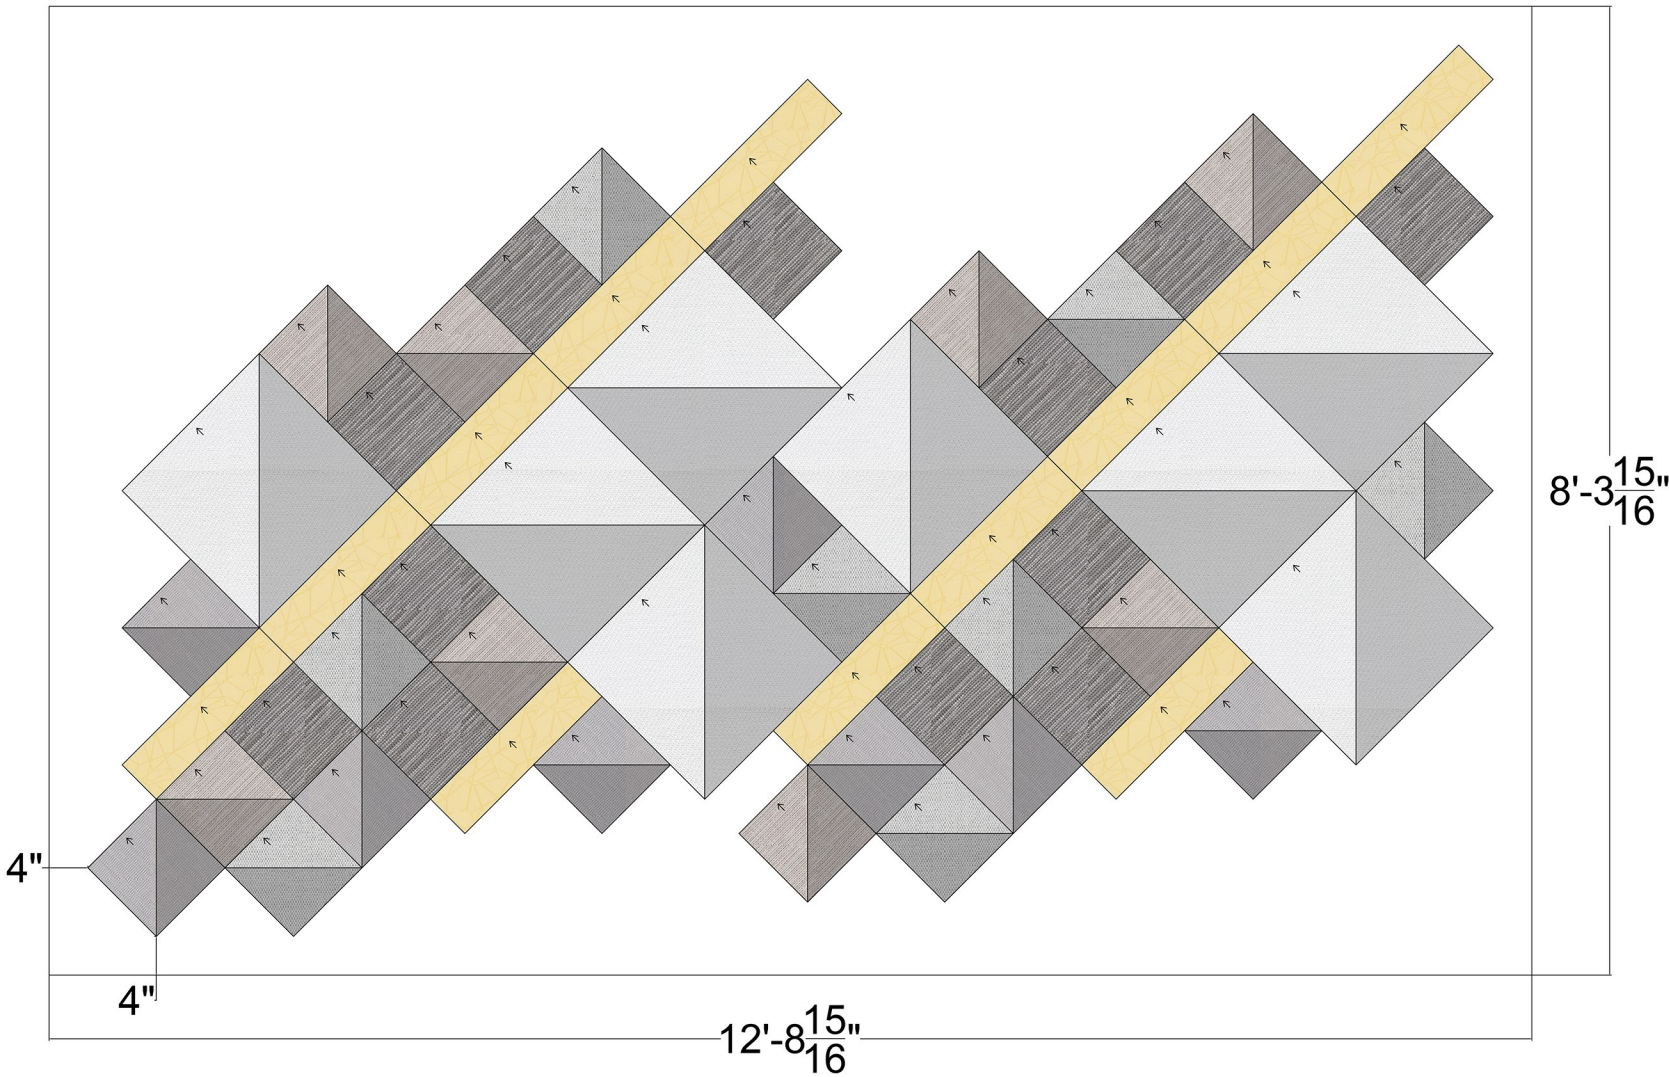

IDEA STARTER

SHAPE: Square, Square 3D, Plank
 SIZE: Small, Large
 SUBSTRATE: 1" rPET-Core
 TOTAL TILES: 56
 TOTAL BOXES: 12

WALL: 106 SQ FT

Fractal Emboss 712

Plank / Small:
 12 Tiles / 2 Boxes

Twine 33

Square / Small:
 12 Tiles / 2 Boxes

FlashBack 50

Square 3D / Small:
 8 Tiles / 2 Boxes

Dash 35

Square 3D / Small:
 8 Tiles / 2 Boxes

Nexus 909

Square 3D / Small:
 8 Tiles / 2 Boxes

Spire 10

Square 3D / Large:
 8 Tiles / 2 Boxes

8'-3¹⁵/₁₆"

4"

4"

12'-8¹⁵/₁₆"

↑
 TOP OF PANEL/
 FABRIC GRAINLINE