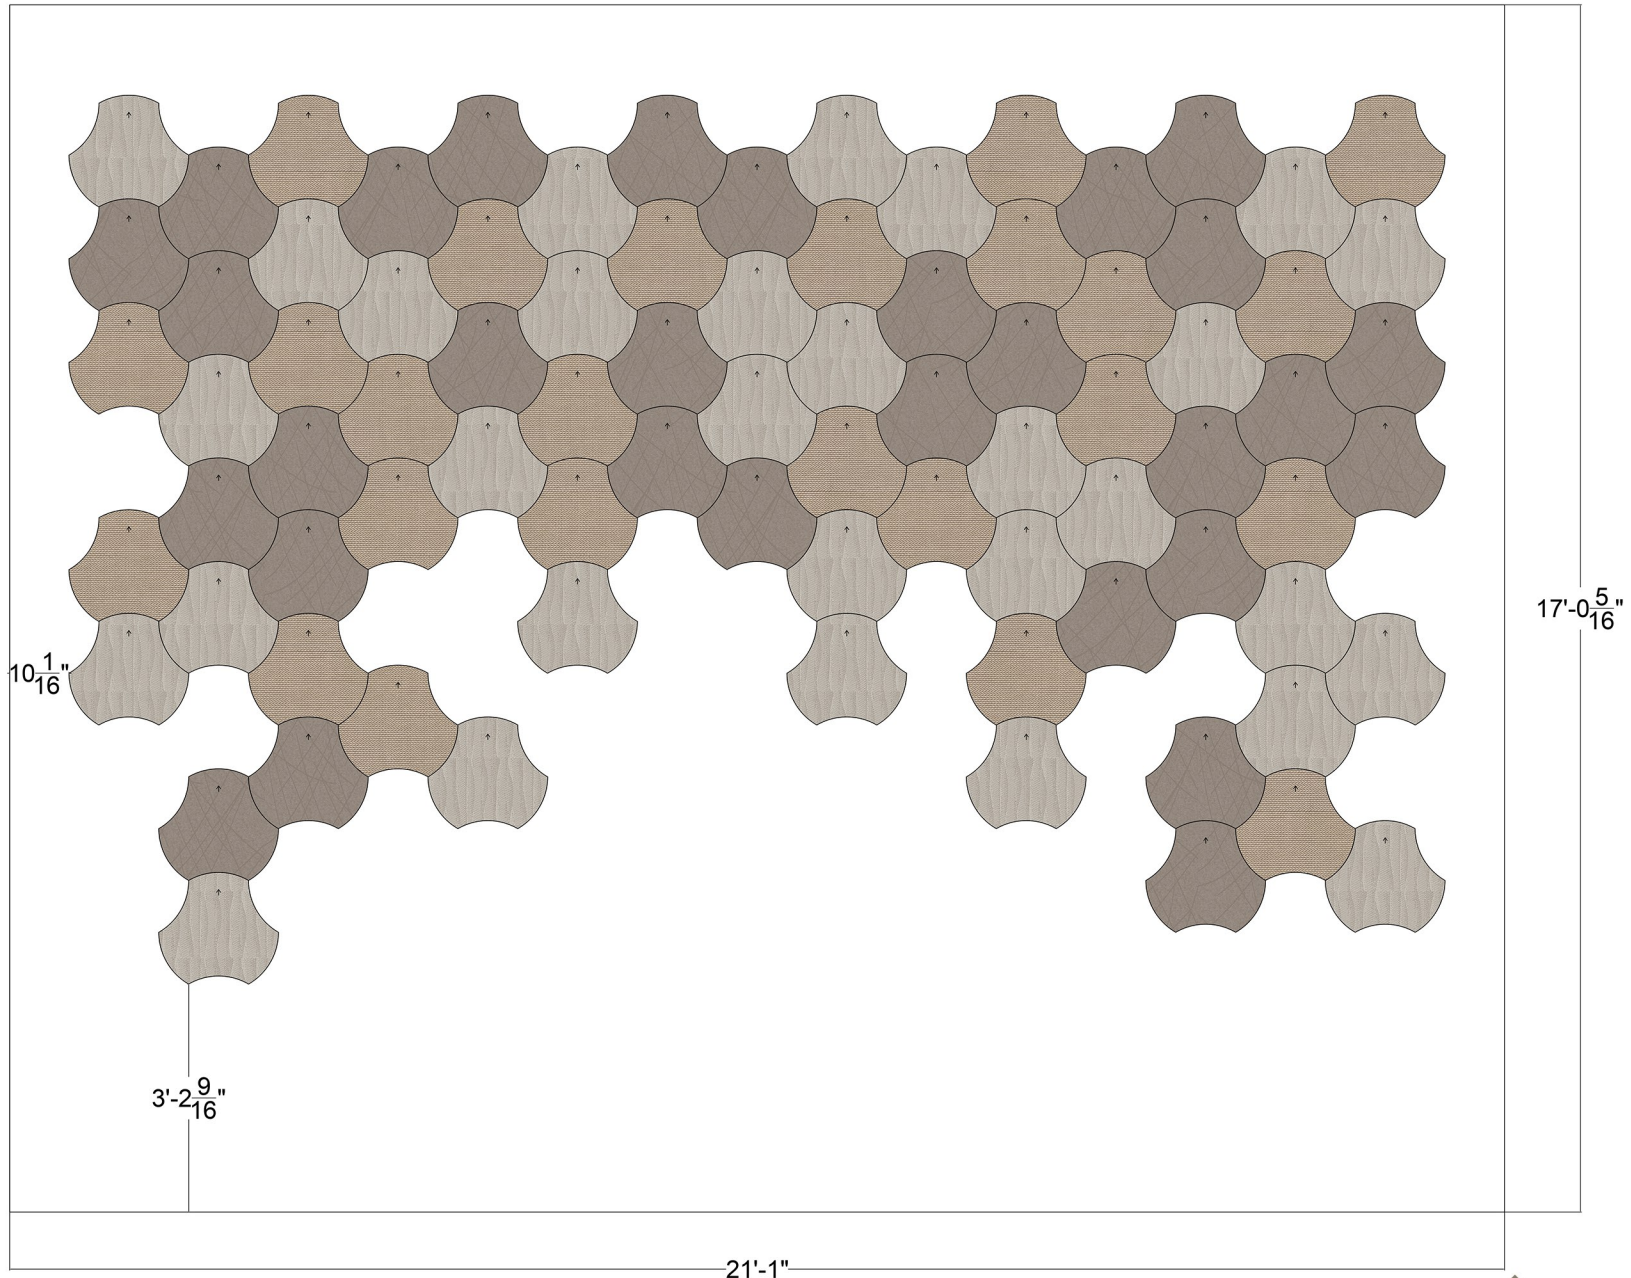

IDEA STARTER

SHAPE: Scale  
SIZE: Large  
SUBSTRATE: 1" rPET-Core  
TOTAL TILES: 84  
TOTAL BOXES: 14

WALL: 360 SQ FT

Haze 10

Scale / Large  
30 Tiles / 5 Boxes

Circuit 14

Scale / Large  
24 Tiles / 4 Boxes

Seacrest 40

Scale / Large  
30 Tiles / 5 Boxes

17'-0<sup>5</sup>/<sub>16</sub>"

10<sup>1</sup>/<sub>16</sub>"

3'-2<sup>9</sup>/<sub>16</sub>"

21'-1"

TOP OF PANEL/  
FABRIC GRAINLINE