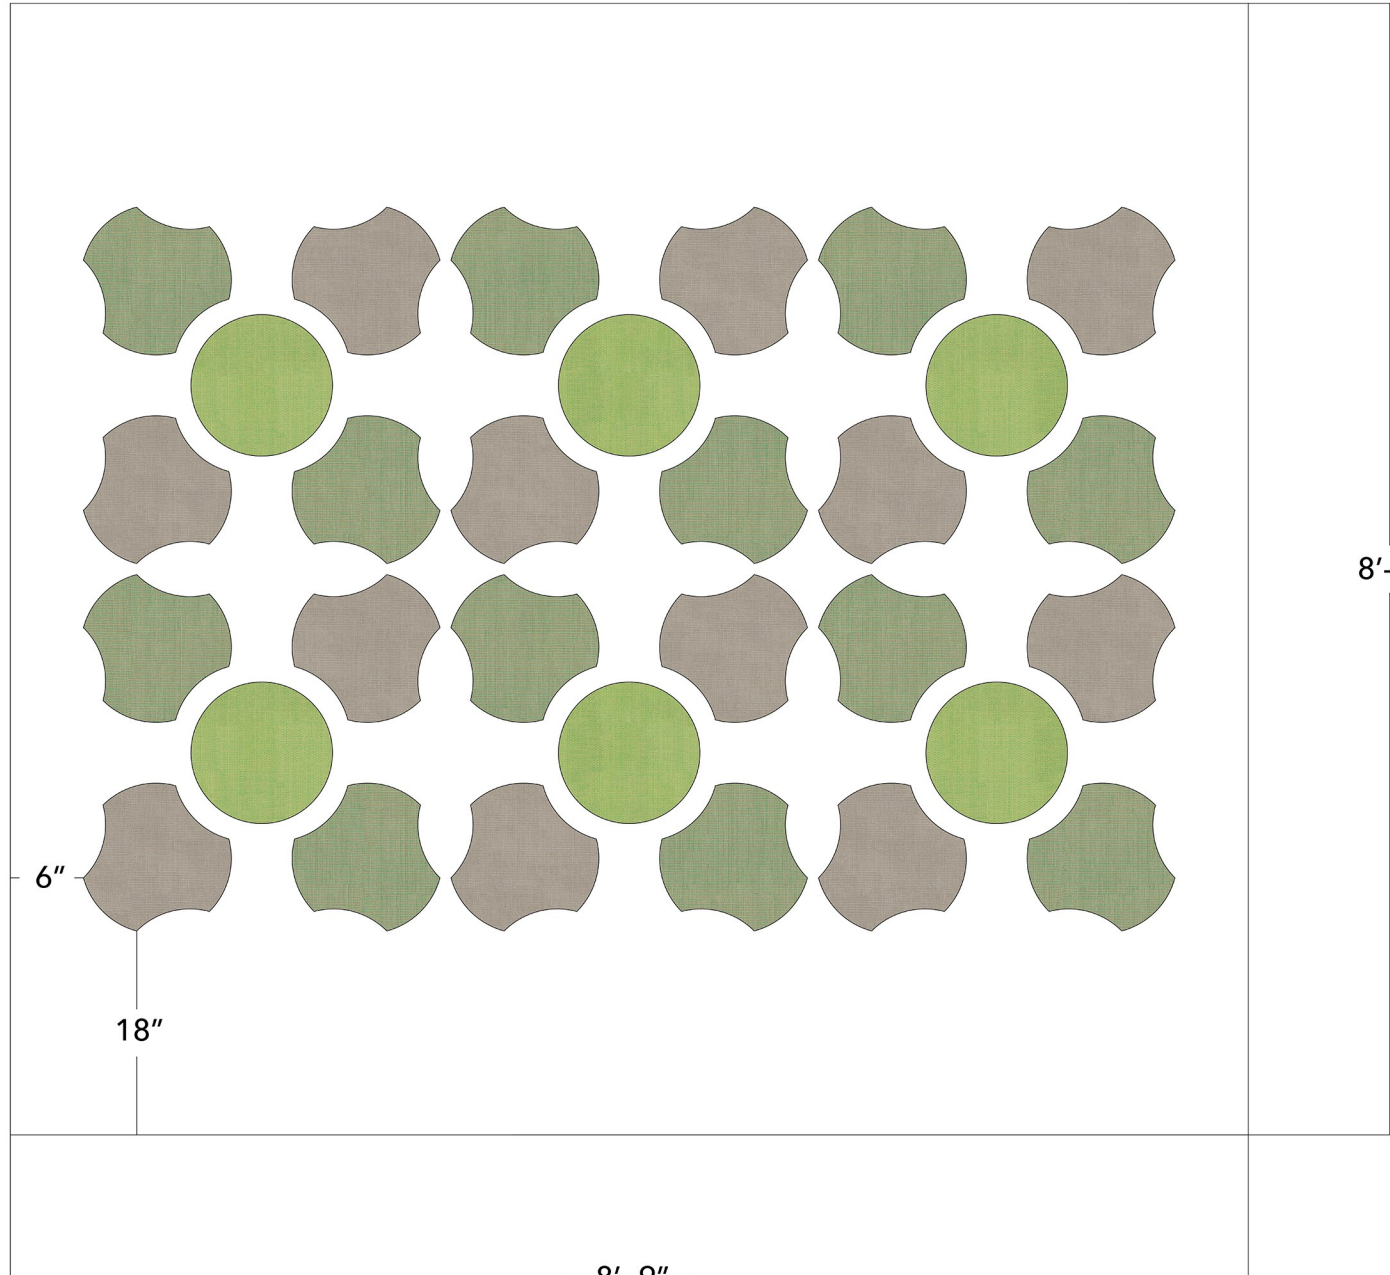

IDEA STARTER

SHAPE: Scale / Circle

SIZE: Small

SUBSTRATE: 1" rPET-Core

TOTAL TILES: 30

TOTAL BOXES: 5

WALL: 70 SQ FT

Meteor 2008

Circle / Small  
6 Tiles / 1 Box

Meteor 2015

Scale / Small  
12 Tiles / 2 Boxes

Meteor 2000

Scale / Small  
12 Tiles / 2 Boxes

↑  
TOP OF PANEL/  
FABRIC GRAINLINE