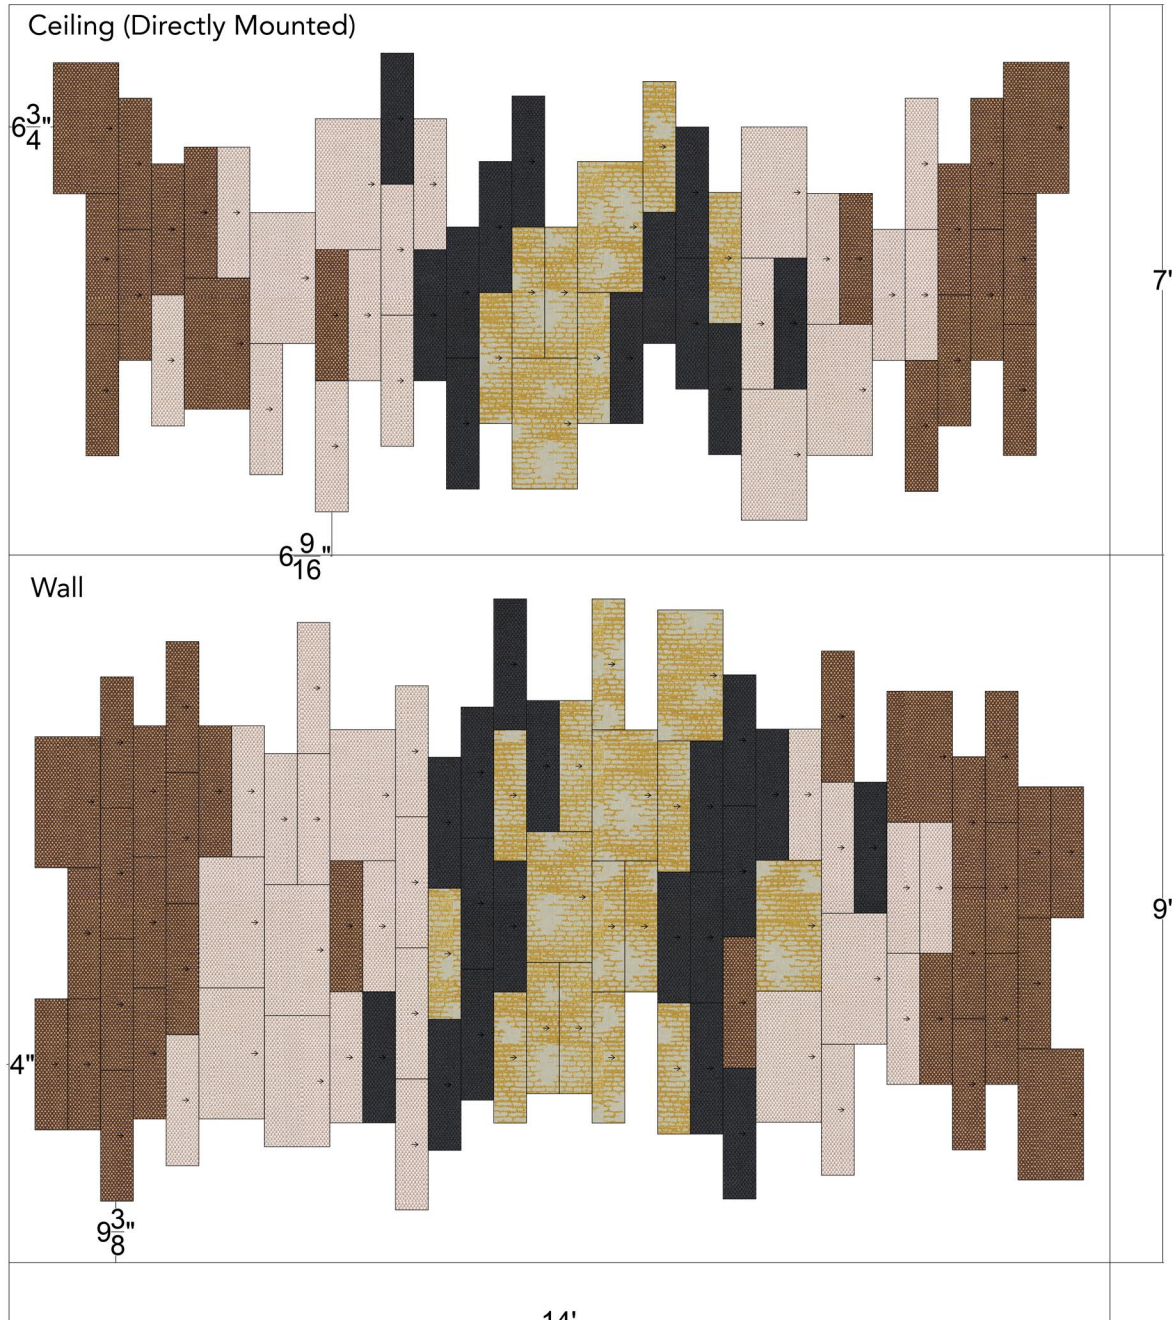

INSTANT ARTFORM

SHAPE: Plank

SIZE: Small + Large

SUBSTRATE: Quiet-Core

TOTAL PANELS: 144

TOTAL BOXES: 24

Brigitte Couture 830 Small: 18 Panels / 3 Boxes
Large: 6 Panels / 1 Box

Meteor 752 Small: 30 Panels / 5 Boxes

Meteor 759 Small: 30 Panels / 5 Boxes
Large: 12 Panels / 2 Boxes

Meteor 716 Small: 42 Panels / 7 Boxes
Large: 6 Panels / 1 Box

WALL & CEILING: 224 SQ FT

7'

6' 9 16"

9'

14'

TOP OF PANEL/
FABRIC GRAINLINE