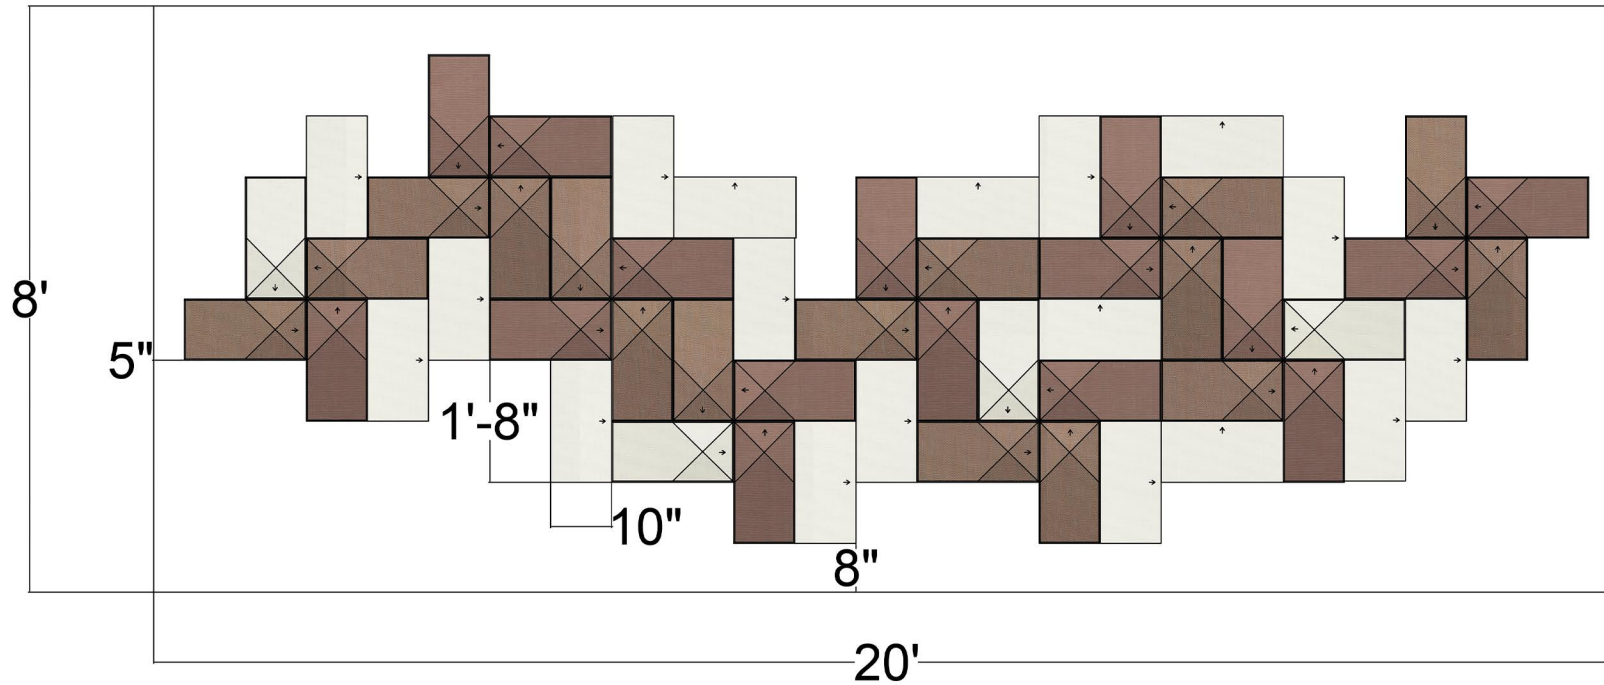

SHAPE: Rise 3D & Plank
 SIZE: Large
 SUBSTRATE: Quiet-Core
 EDGE TREATMENT: Bevel Edge
 TOTAL PANELS: 54
 TOTAL BOXES: 12

Rise 3D / Large
 16 Panels / 4 Boxes

Rise 3D / Large
 16 Panels / 4 Boxes

Rise 3D / Large
 4 Panels / 1 Box

Plank / Large
 18 Panels / 3 Boxes

WALL: 160 SQ FT

XOREL ARTFORM DESIGN WORK IS PROPERTY OF CARNEGIE FABRICS
 The overall panel dimensions will change +/- 1/8" due to textile selection and manufacturing process.
 Carnegie is not responsible for verifying measurements.

↑
 TOP OF PANEL/
 FABRIC GRAINLINE