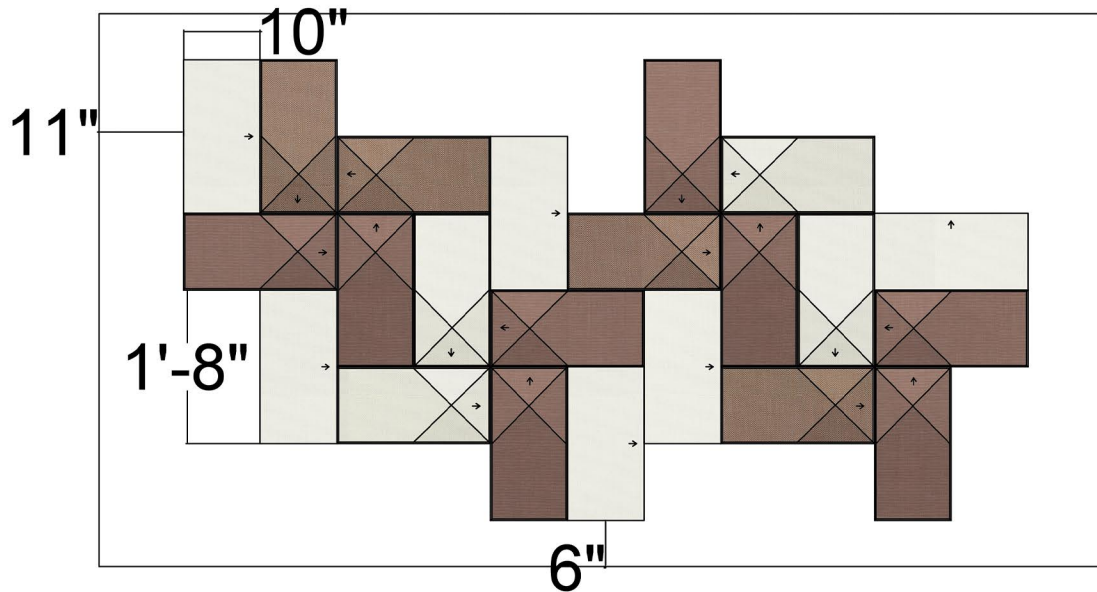

SHAPE: Rise 3D & Plank
 SIZE: Large
 SUBSTRATE: Quiet-Core
 EDGE TREATMENT: Bevel Edge
 TOTAL PANELS: 22
 TOTAL BOXES: 5

Rise 3D / Large
 4 Panels / 1 Box

Rise 3D / Large
 8 Panels / 2 Boxes

Rise 3D / Large
 4 Panels / 1 Box

Plank / Large
 6 Panels / 1 Box

WALL: 66 SQ FT

XOREL ARTFORM DESIGN WORK IS PROPERTY OF CARNEGIE FABRICS
 The overall panel dimensions will change +/- 1/8" due to textile selection and manufacturing process.
 Carnegie is not responsible for verifying measurements.

↑
 TOP OF PANEL/
 FABRIC GRAINLINE