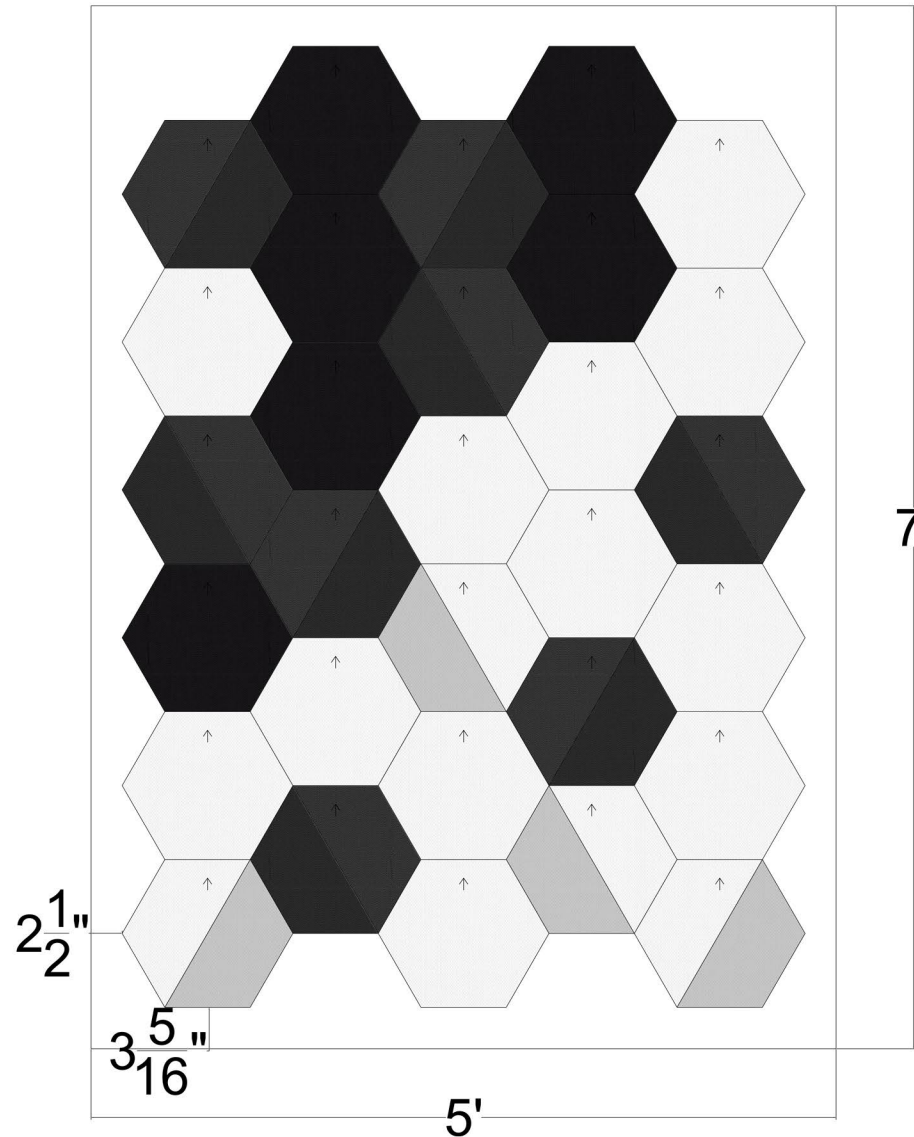

INSTANT ARTFORM

SHAPE: Hex + Hex 3D

SIZE: Small

SUBSTRATE: Quiet-Core

TOTAL PANELS: 30

TOTAL BOXES: 6

WALL: 35 SQ FT

- Strie 813** Hex: 12 Panels / 2 Boxes
Hex 3D: 4 Panels / 1 Box
- Meteor 769** Hex 3D: 8 Panels / 2 Boxes
- Meteor 770** Hex: 6 Panels / 1 Box

↑
TOP OF PANEL/
FABRIC GRAINLINE