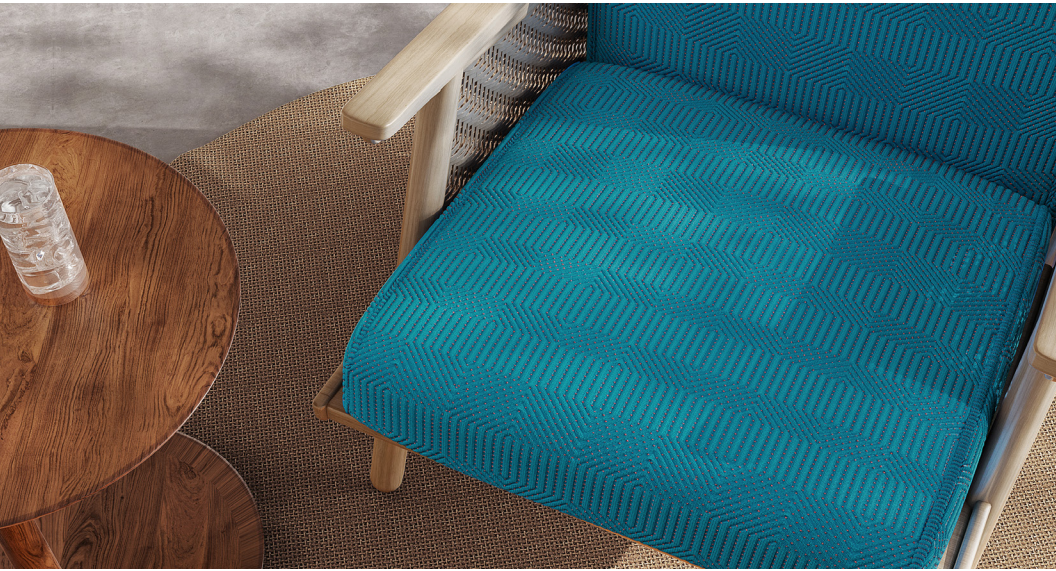

# Shoreline 6054

Concentric shapes punctuated with bright stitches.

Indoor/outdoor

Bleach-cleanable

Finish-free

Mold and mildew resistant

No wear 100,000 double rubs

**Beauty with intention,  
design with substance.**