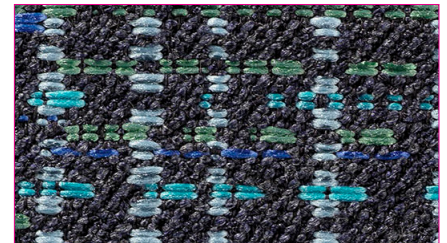

Shown on front

6

7

Reverb

6900

USES	Upholstery
WIDTH	55 in / 140 cm
CONTENTS	61% Polyester, 39% Acrylic
REPEAT	4 in (10 cm) length, 7 in (18 cm) width
FINISH	Finish Free
FLAME RETARDANCY	California Technical Bulletin 117 - 2013 NFPA 260 Class 1
DURABILITY	No wear 100,000 double rubs
ECO INFO	California Proposition 65 compliant
CLEANING CODES	WS & BC - Water / Solvent & Bleach Cleanable