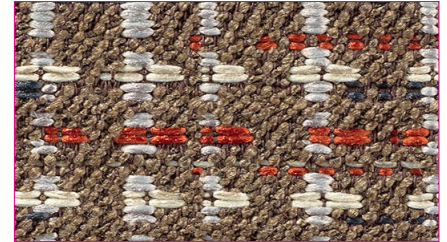

USES
Upholstery

CONTENTS
61% Polyester
39% Acrylic

Carnegie

5

1

4

3

2

Shown on front

6

7

Reverb

6900

USES	Upholstery
WIDTH	55 in / 140 cm
CONTENTS	61% Polyester, 39% Acrylic
REPEAT	4 in (10 cm) length, 7 in (18 cm) width
FINISH	Finish Free
FLAME RETARDANCY	California Technical Bulletin 117 - 2013 NFPA 260 Class 1
DURABILITY	No wear 100,000 double rubs
ECO INFO	California Proposition 65 compliant
CLEANING CODES	WS & BC - Water / Solvent & Bleach Cleanable