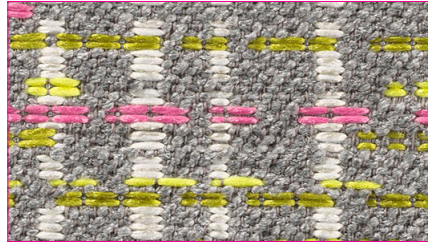

USES
Upholstery

CONTENTS
61% Polyester
39% Acrylic

Carnegie

5

1

4

3

2

Shown on front

6

7

Reverb

6900

USES	Upholstery
WIDTH	55 in / 140 cm
CONTENTS	61% Polyester, 39% Acrylic
REPEAT	4 in (10 cm) length, 7 in (18 cm) width
FINISH	Finish Free
FLAME RETARDANCY	California Technical Bulletin 117 - 2013 NFPA 260 Class 1
DURABILITY	No wear 100,000 double rubs
ECO INFO	California Proposition 65 compliant
CLEANING CODES	WS & BC - Water / Solvent & Bleach Cleanable