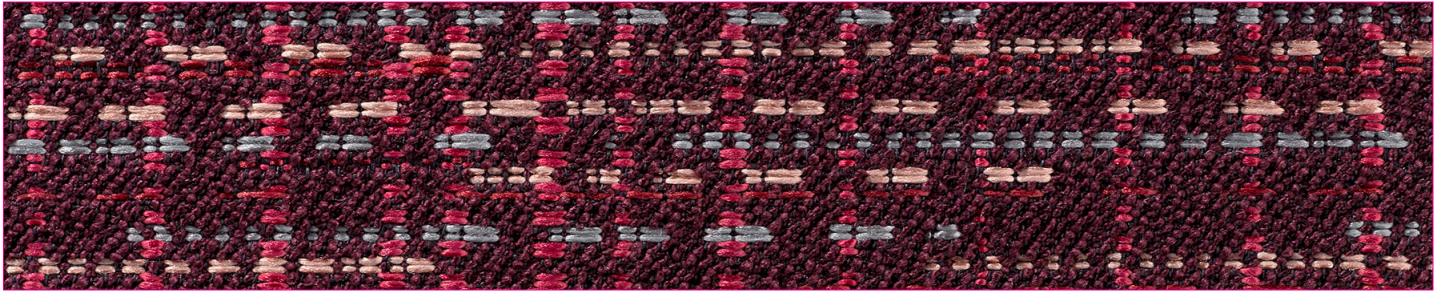

USES
Upholstery

CONTENTS
61% Polyester
39% Acrylic

Carnegie

5

1

4

3

2

Shown on front

6

7

Reverb

6900

USES	Upholstery
WIDTH	55 in / 140 cm
CONTENTS	61% Polyester, 39% Acrylic
REPEAT	4 in (10 cm) length, 7 in (18 cm) width
FINISH	Finish Free
FLAME RETARDANCY	California Technical Bulletin 117 - 2013 NFPA 260 Class 1
DURABILITY	No wear 100,000 double rubs
ECO INFO	California Proposition 65 compliant
CLEANING CODES	WS & BC - Water / Solvent & Bleach Cleanable