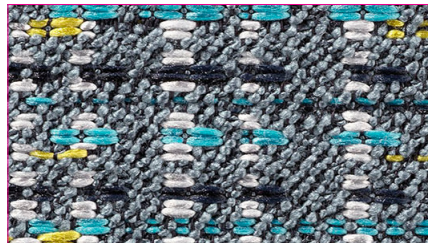

USES
Upholstery

CONTENTS
61% Polyester
39% Acrylic

Carnegie

5

1

4

3

2

Shown on front

6

7

Reverb

6900

USES	Upholstery
WIDTH	55 in / 140 cm
CONTENTS	61% Polyester, 39% Acrylic
REPEAT	4 in (10 cm) length, 7 in (18 cm) width
FINISH	Finish Free
FLAME RETARDANCY	California Technical Bulletin 117 - 2013 NFPA 260 Class 1
DURABILITY	No wear 100,000 double rubs
ECO INFO	California Proposition 65 compliant
CLEANING CODES	WS & BC - Water / Solvent & Bleach Cleanable