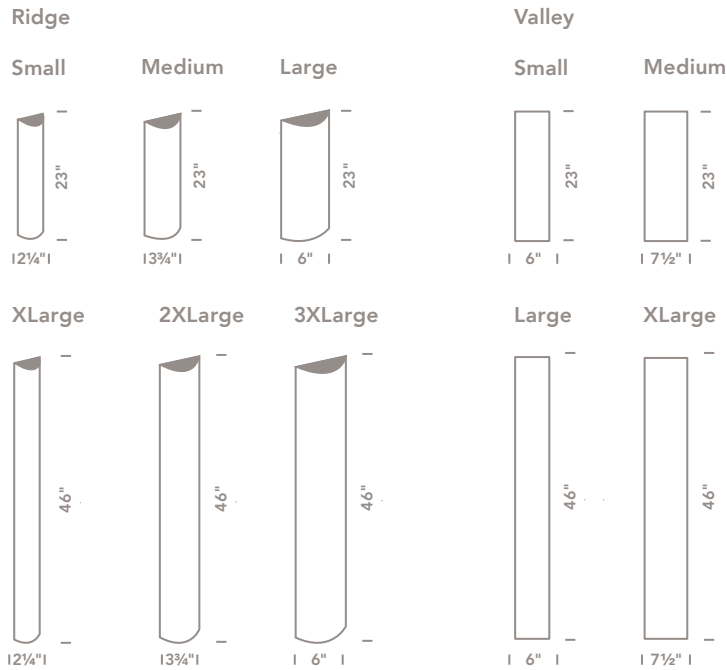

Ridge & Valley

Ridge in size Small, Medium, Large, XLarge, 2XLarge and 3XLarge

Valley in size Small, Medium, Large and XLarge

Fabrics on panels: Antoinette Couture 6287 color 809; Comet 6033 color 13;

Fragment Emboss 6263 color 826; Meteor 6427 color 734, 747 and 2034; Satellite Embroider 6103 color 2

Ridge & Valley

SIZES

SUBSTRATES

0.5" Quiet-Core™	0.6" Quiet-Core Plus™	0.4" Mi-Core™
Acoustical substrate	Acoustical & tackable substrate	Tackable substrate
Ridge NRC .90*	Valley NRC 0.65	Valley NRC .30
Valley NRC 0.55		

*Ridge is only available with Quiet-Core.

SPECIFICATION

	S	M	L	XL	2XL	3XL
Available Sizes						
Wall Mounted	•	•	•	•	•	•
Ceiling Mounted	•	•	•	•	•	•

Ridge Endcaps

Endcaps for Ridge must be specified upon request by submitting details such as Ridge Size, Textile, and Quantity. Up charges will be included.