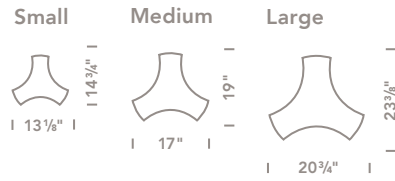

# Arc

Arc in size small  
Fabrics on panels: Coco Couture 6285 color 820; Pipeline 6207 color 67;  
Spire 6269 color 18

## SIZES