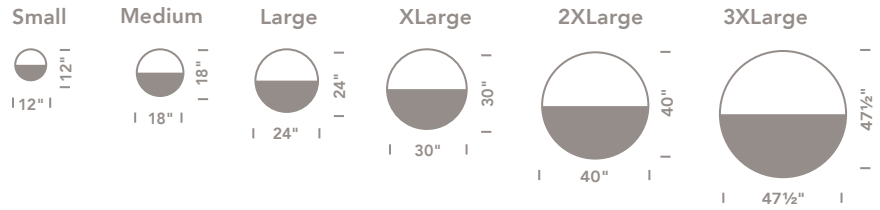

Circle

Circle in size Small, Circle 3D in size Medium and Large
Fabrics on panels: Kaleidoscope 6253 color 8; Meteor 6427 color 770;
Nexus 6425 color 915; Zipper 6209 color 54

Circle

SIZES

Circle

Circle 3D

	S	M	L	XL	2XL	3XL	
Available Sizes							Available Kits (6 panels total)
Wall Mounted	•	•	•	•	•	•	(2)S, (2)M, (1)L, (1)XL
Ceiling Mounted	•	•	•	•	•	•	(2)S, (2)M, (1)L, (1)XL
Ceiling Suspended Tiled*		•	•	•	•	•	(2)M, (2)L, (1)XL, (1)2XL
Ceiling Suspended Individual*		•	•	•	•	•	(2)M, (2)L, (1)XL, (1)2XL
Ceiling Suspended Baffle**			•	•	•	•	(2)L, (2)XL, (1)2XL, (1)3XL