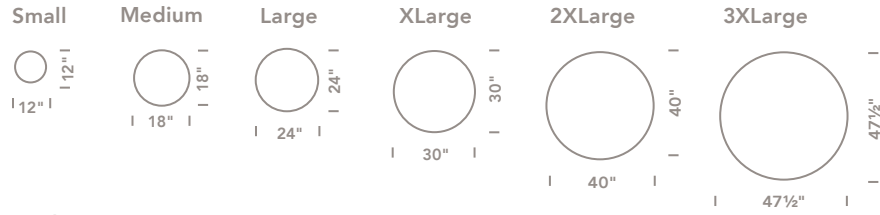

Circle

Circle in size Small, Circle 3D in size Medium and Large
Fabrics on panels: Kaleidoscope 6253 color 8; Meteor 6427 color 770;
Nexus 6425 color 915; Zipper 6209 color 54

Circle

SIZES

Circle

Circle 3D

	S	M	L	XL	2XL	3XL	
Available Sizes							Available Kits (6 panels total)
Wall Mounted	•	•	•	•	•	•	(2)S, (2)M, (1)L, (1)XL
Ceiling Mounted	•	•	•	•	•	•	(2)S, (2)M, (1)L, (1)XL
Ceiling Suspended Tiled*		•	•	•	•	•	(2)M, (2)L, (1)XL, (1)2XL
Ceiling Suspended Individual*		•	•	•	•	•	(2)M, (2)L, (1)XL, (1)2XL
Ceiling Suspended Baffle**			•	•	•	•	(2)L, (2)XL, (1)2XL, (1)3XL