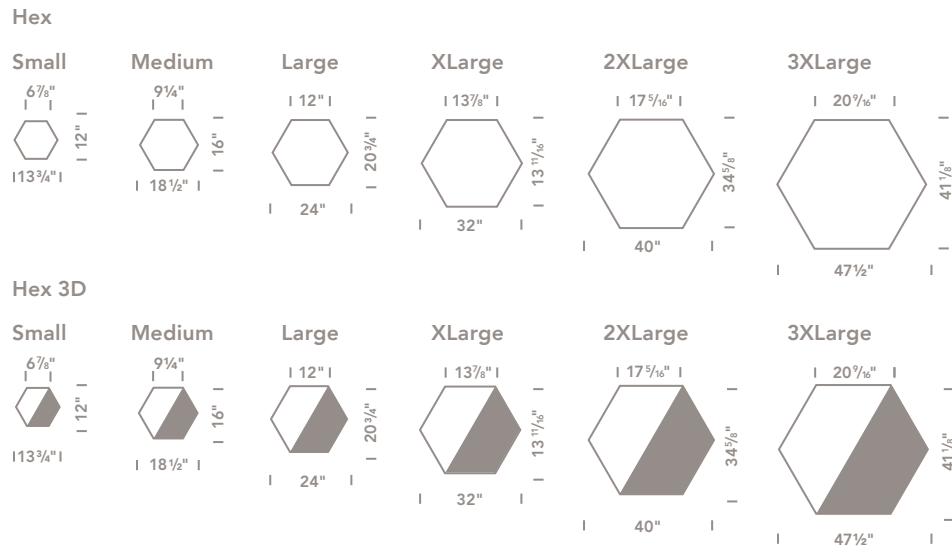

Hex

Hex in size Small
Hex 3D in size Small
Fabric on panels: Strie 6423 color 813;
Meteor 6427 colors 769, and 770

Hex

SIZES

SUBSTRATES

Quiet-Core™	Quiet-Core Plus™	Mi-Core™
Acoustical substrate NRC .70	Acoustical & tackable substrate NRC .80	Tackable substrate NRC .30 <i>Not available in 3D</i>

SPECIFICATION

	S	M	L	XL	2XL	3XL
Available Sizes						
Wall Mounted	•	•	•	•	•	•
Ceiling Mounted	•	•	•	•	•	•
Ceiling Suspended Tiled*		•	•	•	•	•
Ceiling Suspended Individual*		•	•	•	•	•
Ceiling Suspended Baffle**			•	•	•	•