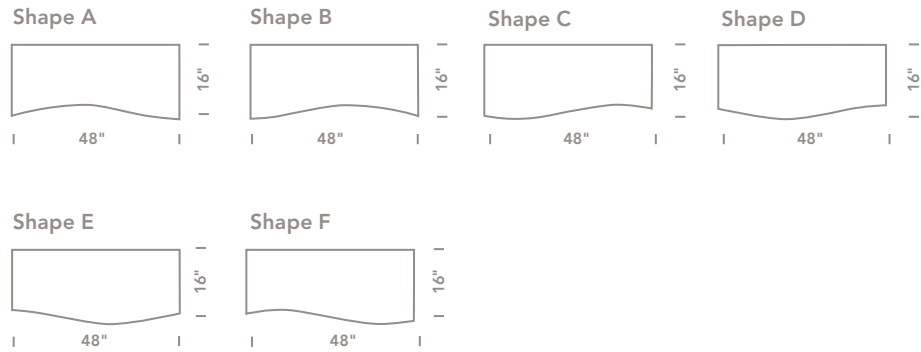

Ripple

Ripple Kit
Fabrics on panels and baffles: Flux 6557 color 91;
Meteor 6427 colors 705, 713, and 766;
Strie 6423 colors 818, and 825

Ripple

SIZES

SUBSTRATES

Quiet-Core™	Quiet-Core Plus™	Mi-Core™
Acoustical substrate NRC .70	Acoustical & tackable substrate NRC .80	Tackable substrate NRC .30 <i>Not available in 3D</i>

SPECIFICATION

	S	M	L	XL	2XL	3XL	Available Kits (6 panels total)
Available Sizes							
Wall Mounted							Kit Only
Ceiling Mounted							Kit Only
Ceiling Suspended Tiled*							
Ceiling Suspended Individual*							
Ceiling Suspended Baffle**							Kit Only