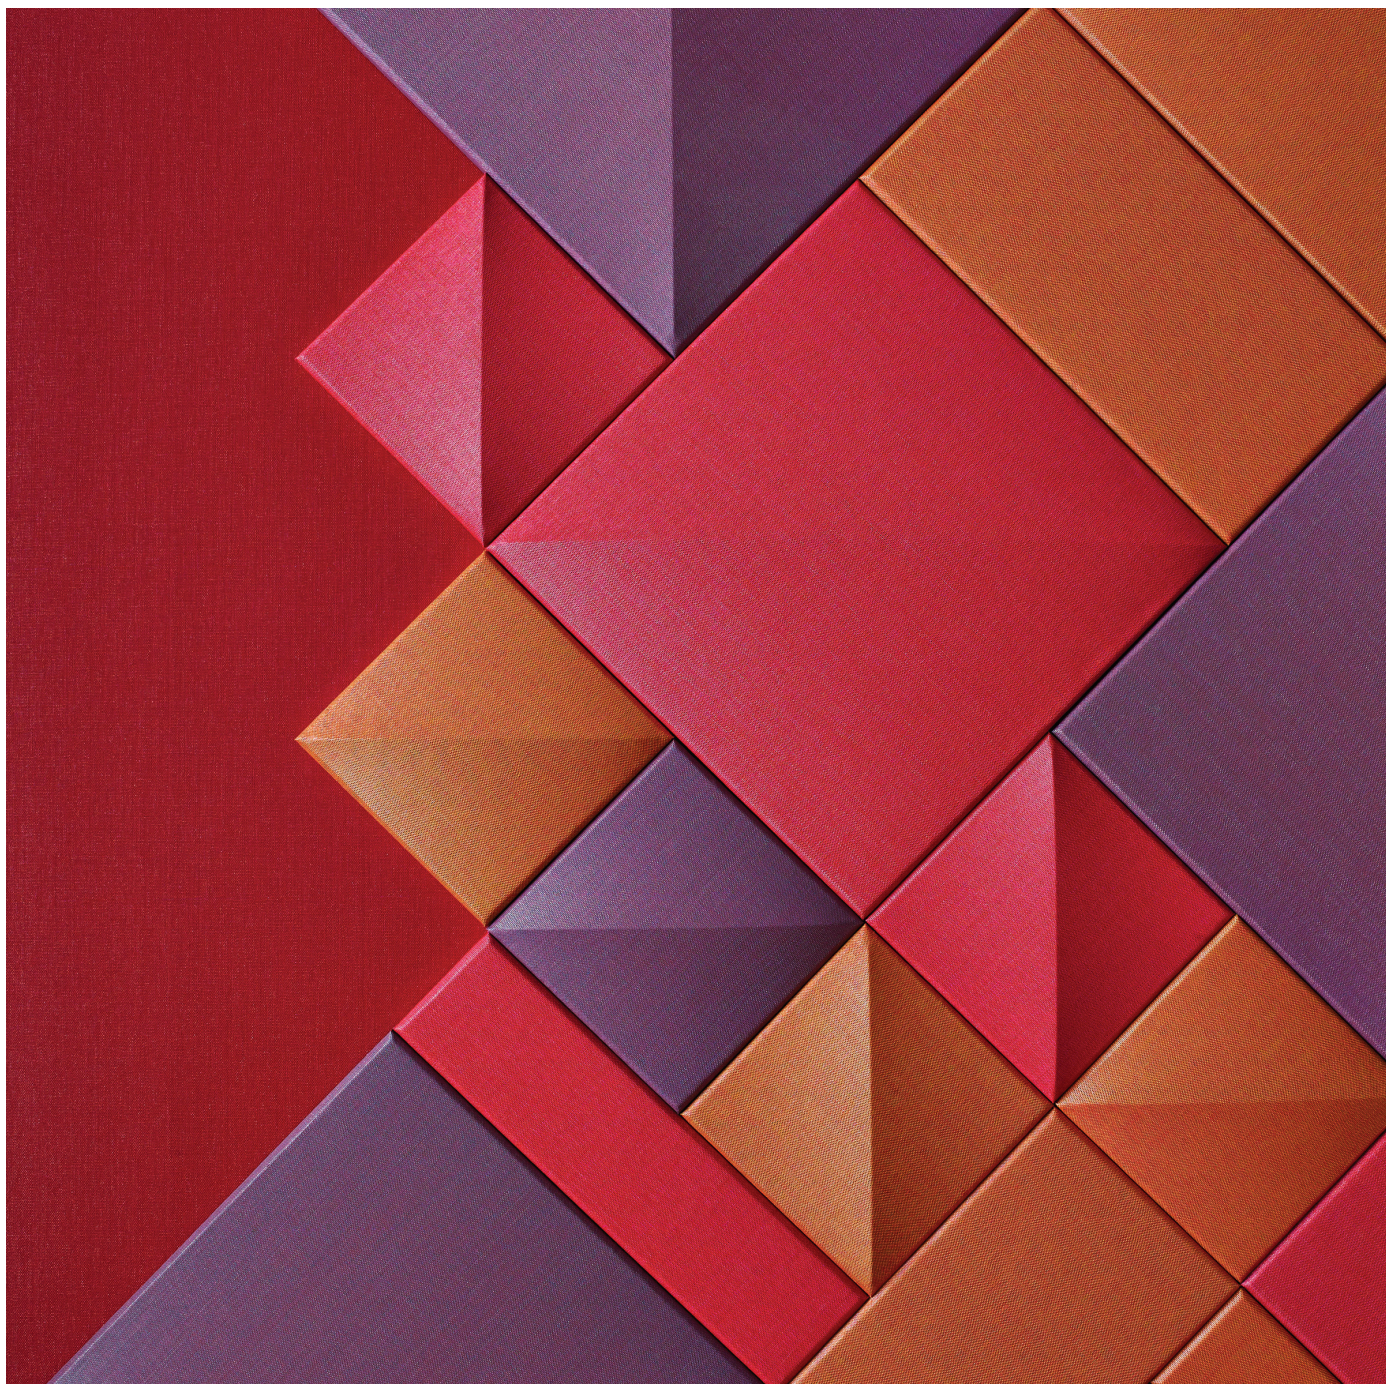

Square

Square 3D in size Small, Large
Plank in size Small, Large
Fabric on panels: Meteor 6427 colors 754, 722, and 725
Fabric on wall: Meteor 6427 color 762

Square

SIZES

Square

Small

Large

Square 3D

Small

Large

SUBSTRATES

Quiet-Core™

Acoustical substrate
NRC .70

Quiet-Core Plus™

Acoustical &
tackable substrate
NRC .80

Mi-Core™