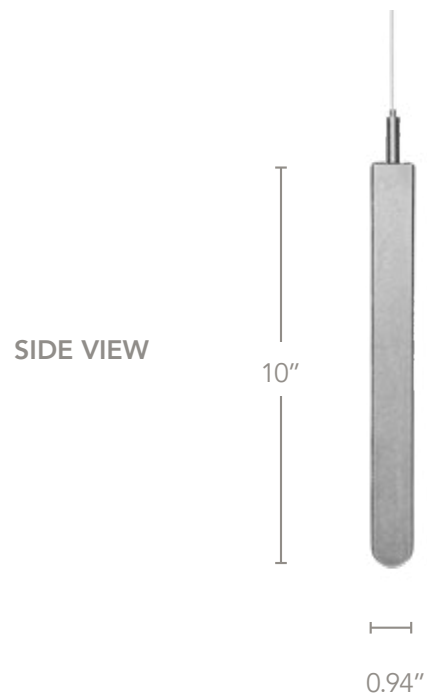

## U Baffle Panel Specifications

SIZES	Style/Size	Substrate	Dimensions (LxH)	Thickness	Weight	LF/Unit
	Large	12mm PET	48" x 10"	0.94"	4 lbs	4
	XLarge	12mm PET	72" x 10"	0.94"	6 lbs	6
	2XLarge	12mm PET	96" x 10"	0.94"	8 lbs	8
	3XLarge	12mm PET	108" x 10"	0.94"	9 lbs	9

## Product Dimensions

---