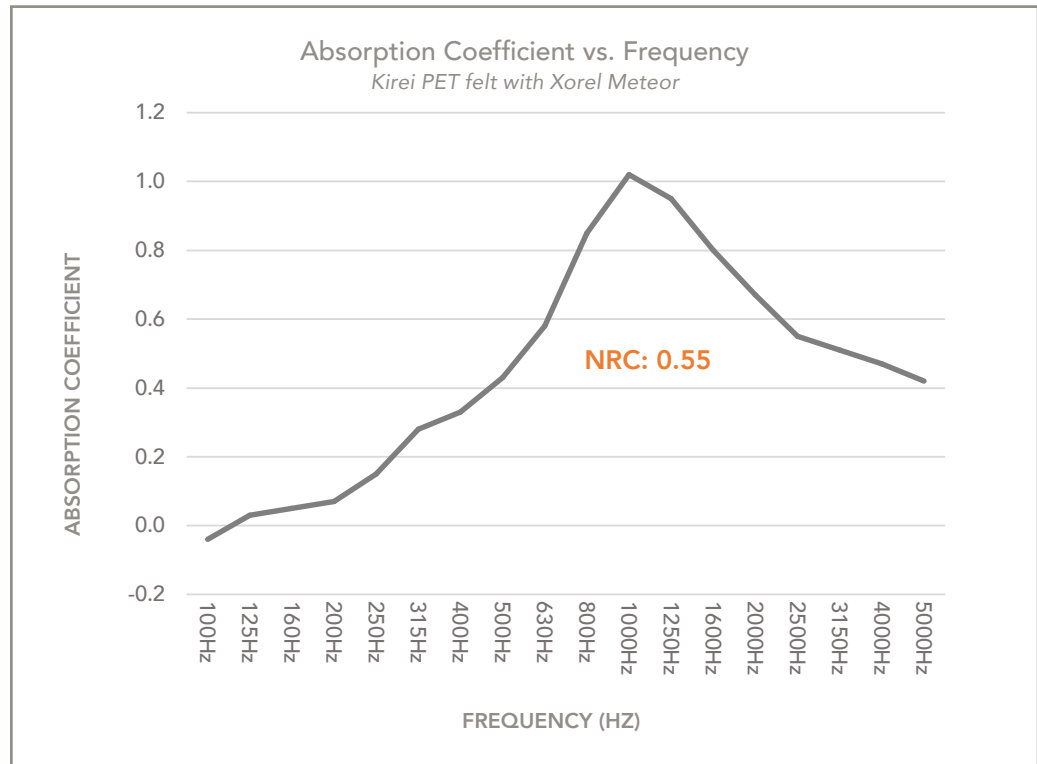

Substrate and Acoustics

SUBSTRATE   **12mm PET**
Acoustical substrate
Array-NRC 0.35-0.60, depending on installation.

ACOUSTICS   **U Baffle (48") Sound Absorption**

Acoustic data is measured in Array-NRC per U Baffle (48") at 16 units, two rows of 8 units each, rows spaced 12" apart, units in each row spaced 12" apart. For more information, see the [full acoustic test](#) (RAL™-A24-378).

Frequency	125Hz	250Hz	500Hz	1000Hz	2000Hz	4000Hz	Array-NRC	Array-SAA
α array (Sabins/ft²) (SA/m²)	0.03	0.15	0.43	1.02	0.67	0.47	0.55	0.56

Sabins per Array

Frequency	125Hz	250Hz	500Hz	1000Hz	2000Hz	4000Hz
Sabins	2.09	12.33	34.30	81.35	53.68	37.34