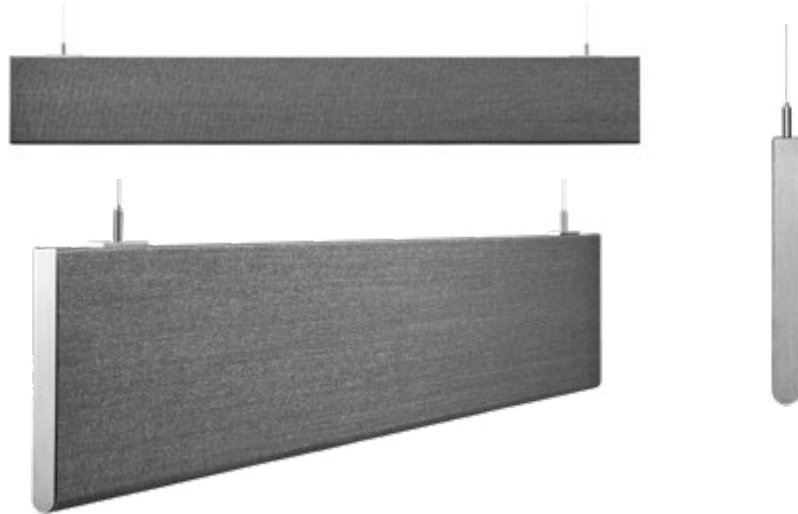

## U Baffle Panel Specifications

SIZES	Style/Size	Substrate	Dimensions (LxH)	Thickness	Weight	LF/Unit
	Large	12mm PET	48" x 10"	0.94"	4 lbs	4
	XLarge	12mm PET	72" x 10"	0.94"	6 lbs	6
	2XLarge	12mm PET	96" x 10"	0.94"	8 lbs	8
	3XLarge	12mm PET	108" x 10"	0.94"	9 lbs	9