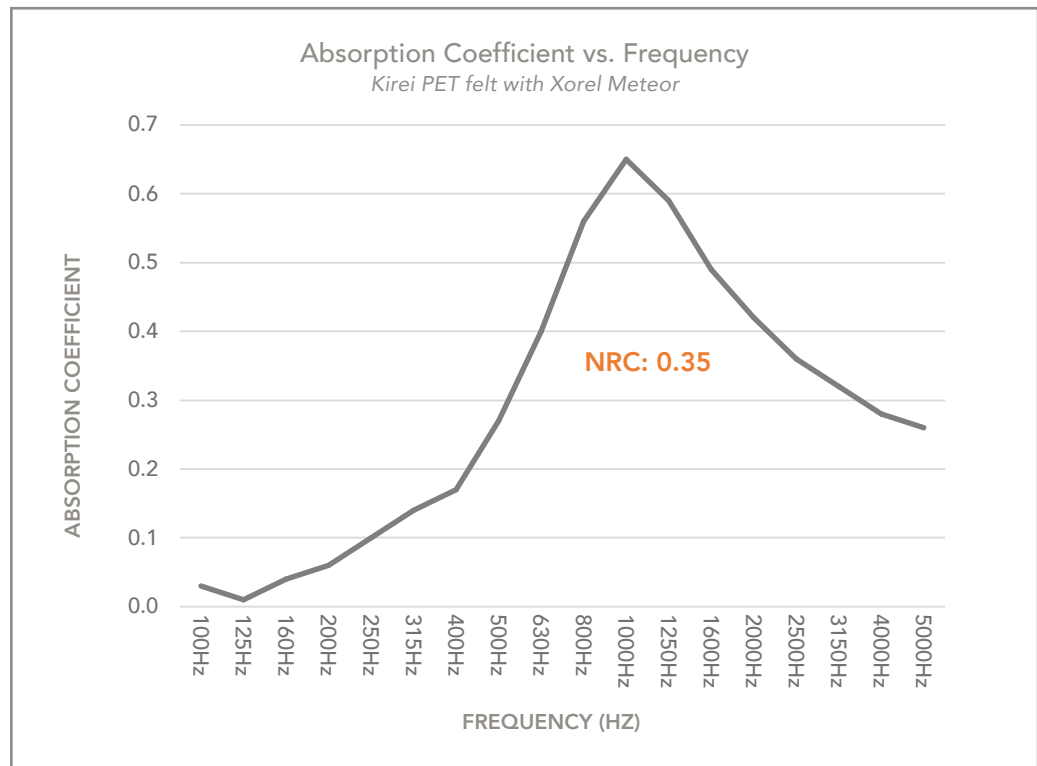

Substrate and Acoustics

ACOUSTIC DATA

U Baffle (48") Sound Absorption

Acoustic data is measured in Array-NRC per U Baffle (48") at 1 row of 8 baffles (2 rows abutted together), spaced 24" apart. For more information, see the [full acoustic test](#) (RAL™-A24-389).

Frequency	125Hz	250Hz	500Hz	1000Hz	2000Hz	4000Hz	Array-NRC	Array-SAA
α array (Sabins/ft²) (SA/m²)	0.01	0.10	0.27	0.65	0.42	0.28	0.35	0.35

Sabins per Array

Frequency	125Hz	250Hz	500Hz	1000Hz	2000Hz	4000Hz
Sabins	0.98	13.78	39.47	94.14	59.93	39.86